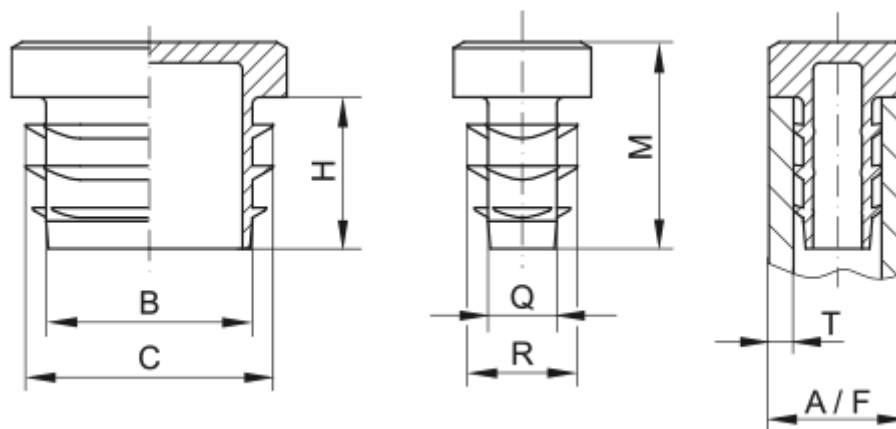

Article number: 59GPN270R8020152

Description: KLEE Square plugs GPN 270 - 80x20 (Wall thickness 1,5-2)

Measures

A = 80x20

B = 73

C = 78

H = 17

M = 22

Q = 13

R = 18

T = 1,5-2